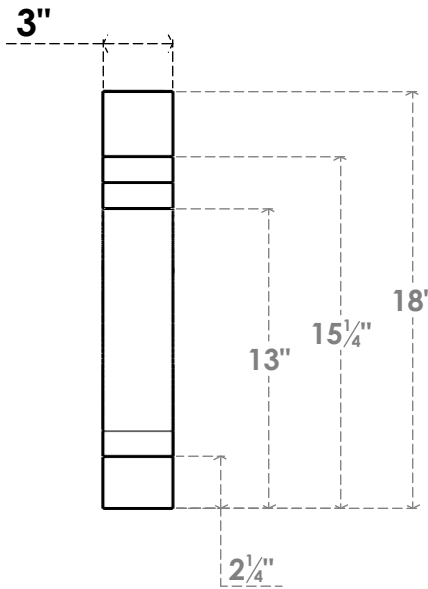

ITEM NUMBER: BRCPO030X14000X18000PEC

3"W X 14"D X 18"H PESCADERO ARCHITECTURAL GRADE PVC OPEN BRACE

SIDE PROFILE

FRONT PROFILE

ISOMETRIC

EKENA MILLWORK
 2300 WEST MAIN ST.
 CLARKSVILLE, TX 75426
 TOLL FREE: 866-607-0453
 WWW.EKENAMILLWORK.COM

NOTES

1. INSTALLATION TO BE COMPLETED IN ACCORDANCE WITH MANUFACTURER'S SPECIFICATIONS.
2. DRAWING MAY NOT BE TO SCALE
3. THIS DRAWING IS INTENDED FOR DESIGN AND PLANNING PURPOSES ONLY.
4. ALL INFORMATION CONTAINED HEREIN WAS CURRENT AT THE TIME OF DEVELOPMENT BUT MUST BE REVIEWED AND APPROVED BY THE PRODUCT MANUFACTURER TO BE CONSIDERED ACCURATE.
5. ARCHITECTURAL GRADE PVC PRODUCTS ARE MADE FROM EXPANDED CELLULAR PVC AND COME NATURALLY WHITE BUT MAY BE PAINTED