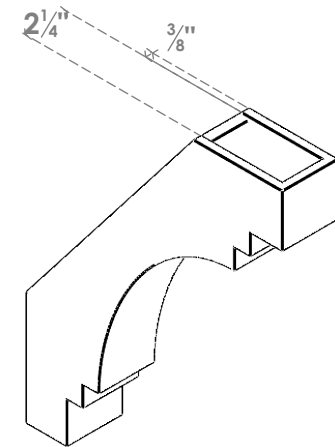

ITEM NUMBER: BRCPO030X14000X18000PEC

3"W X 14"D X 18"H PESCADERO ARCHITECTURAL GRADE PVC OPEN BRACE

SIDE PROFILE

FRONT PROFILE

ISOMETRIC

EKENA MILLWORK
 2300 WEST MAIN ST.
 CLARKSVILLE, TX 75426
 TOLL FREE: 866-607-0453
 WWW.EKENAMILLWORK.COM