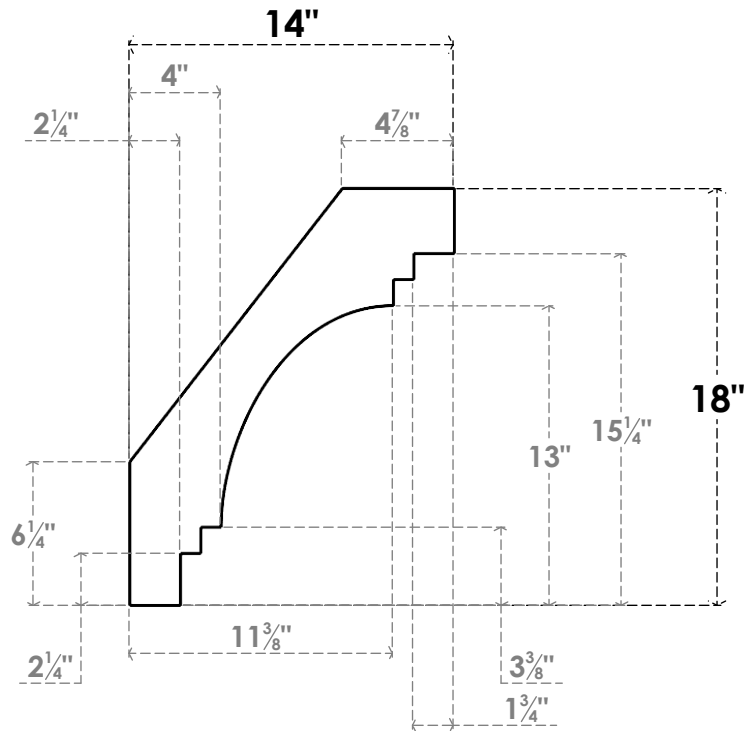

ITEM NUMBER: BRCPO030X14000X18000PEC

3"W X 14"D X 18"H PESCADERO ARCHITECTURAL GRADE PVC OPEN BRACE

SIDE PROFILE

FRONT PROFILE

ISOMETRIC

EKENA MILLWORK
 2300 WEST MAIN ST.
 CLARKSVILLE, TX 75426
 TOLL FREE: 866-607-0453
 WWW.EKENAMILLWORK.COM

NOTES

1. INSTALLATION TO BE COMPLETED IN ACCORDANCE WITH MANUFACTURER'S SPECIFICATIONS.
2. DRAWING MAY NOT BE TO SCALE
3. THIS DRAWING IS INTENDED FOR DESIGN AND PLANNING PURPOSES ONLY.
4. ALL INFORMATION CONTAINED HEREIN WAS CURRENT AT THE TIME OF DEVELOPMENT BUT MUST BE REVIEWED AND APPROVED BY THE PRODUCT MANUFACTURER TO BE CONSIDERED ACCURATE.
5. ARCHITECTURAL GRADE PVC PRODUCTS ARE MADE FROM EXPANDED CELLULAR PVC AND COME NATURALLY WHITE BUT MAY BE PAINTED